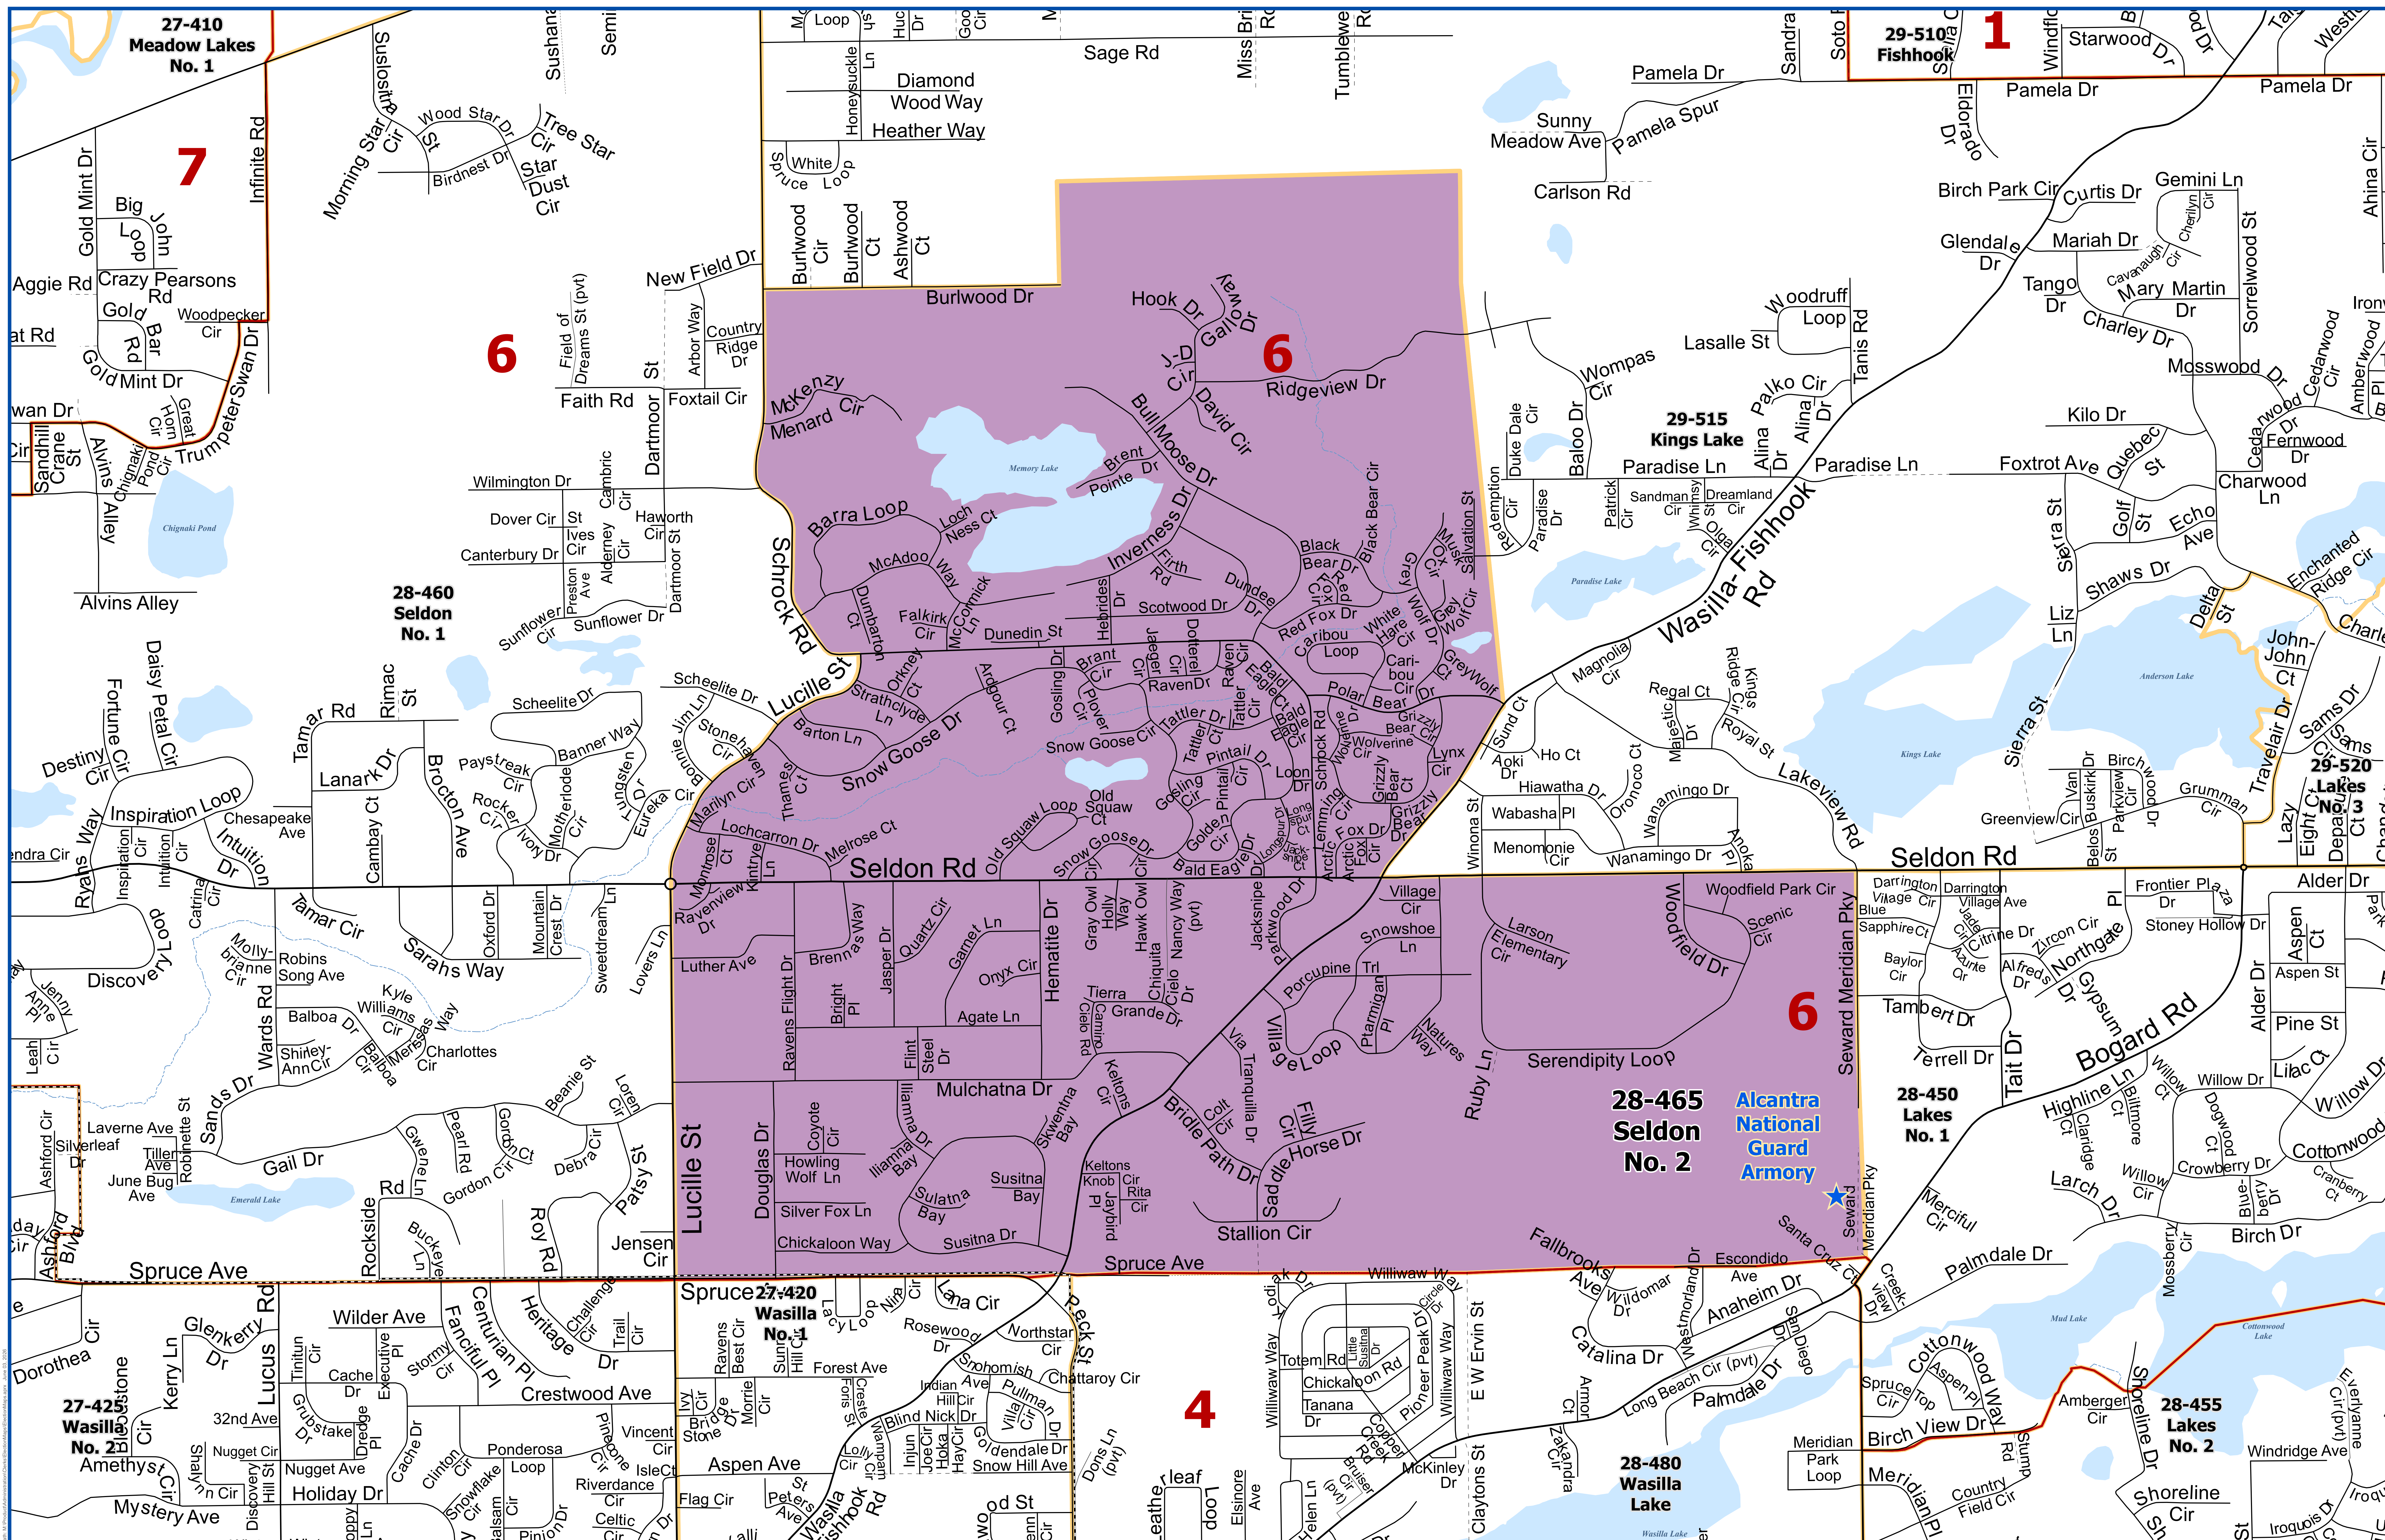

Matanuska-Susitna Borough Voting Precincts

- ★ Polling Location
- City Boundaries
- Voting Precincts
- Assembly District Boundaries
- Matanuska Susitna Borough Boundary
- Roads: Highway, Major, Medium, Minor, Private, Primitive, Not Constructed
- Railroad
- Major Waterbodies
- Streams

Precinct # 28-465 Seldon No. 2
 Poll Location:
ALCANTRA NATIONAL GUARD ARMORY
 3401 E. Bogard Road

Prepared by MSB
 IT Department - GIS Division
 Data Sources: Matanuska-Susitna Borough,
 State of Alaska Division of Elections